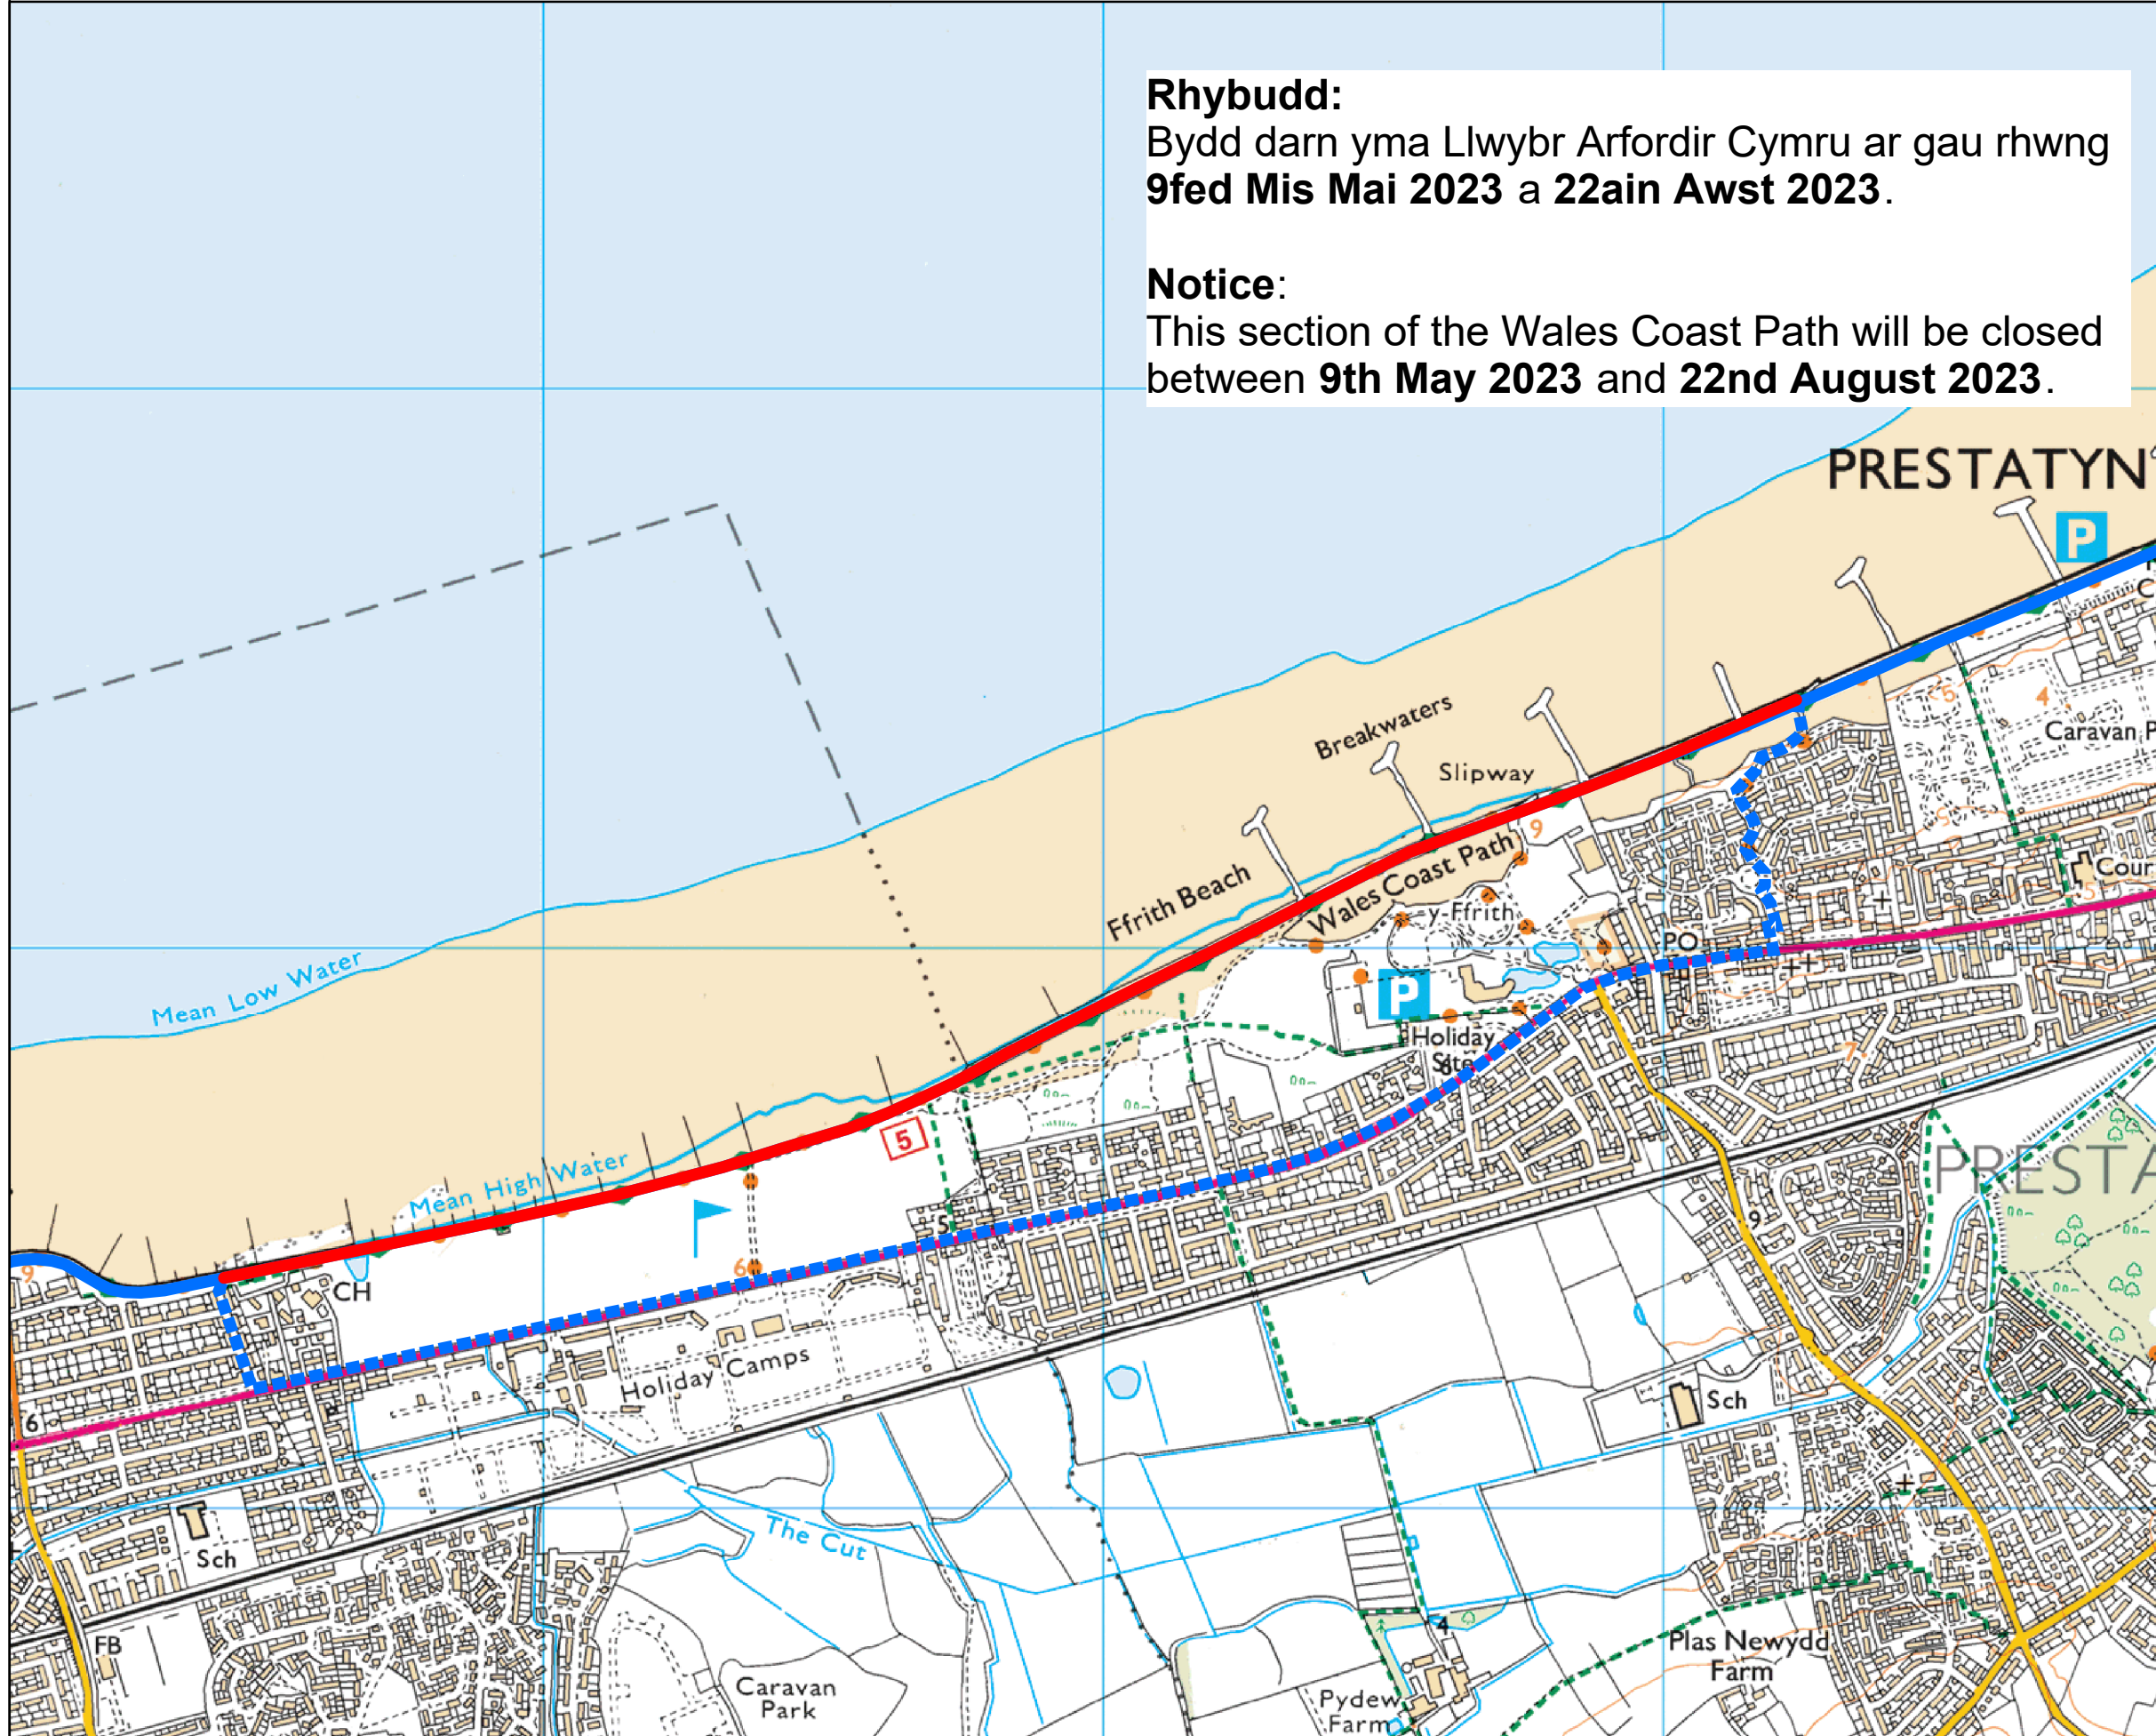

Rhybudd:
Bydd darn yma Llwybr Arfordir Cymru ar gau rhwng
9fed Mis Mai 2023 a 22ain Awst 2023.

Notice:
This section of the Wales Coast Path will be closed
between **9th May 2023** and **22nd August 2023.**

Allwedd / Legend

-  Ar gau dros dro / Temporary closure
-  Llwybr Arfordir Cymru / Wales Coast Path
-  Gwyrriad / Diversion

1:12,000 

© Crown Copyright and database right 2016. Ordnance Survey licence number 100019741.